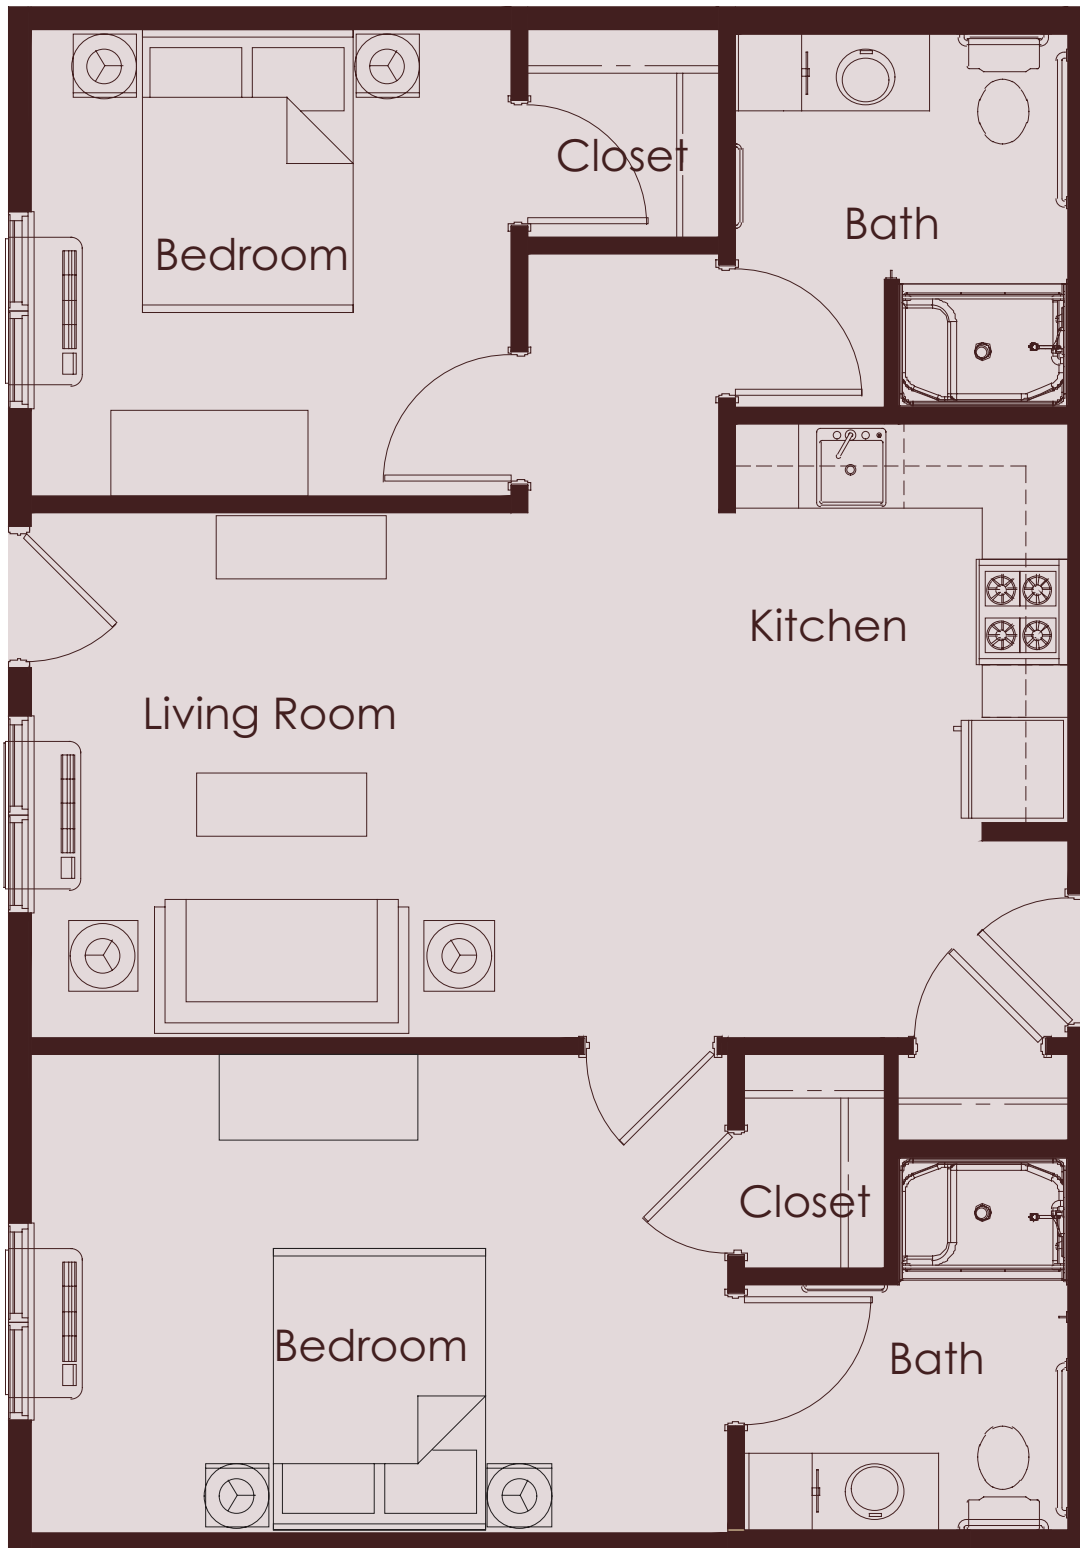

Two Bed | Two Bath

870 square feet

Furniture shown for illustration purposes only.

LEGACY PLACE

A Unique Senior Living Experience

2 Bed | 2 Bath

Features

- Open floor plan
- Master bedroom
- Large walk-in closet
- Walk-in shower
- Utilities including cable & Internet
- Pet-friendly
- Full-size kitchen appliances
- Wall-mounted thermostats
- Private patio
- Emergency call system with remote pendant
- Housekeeping & laundry

Life at Legacy

comes with unexpected elegance

50+ spacious apartments with various floor plans to choose from. All of our apartments offer an open floor plan with a well-appointed kitchen, full-size and energy efficient appliances, large bedrooms, walk-in closets, private patios and spacious bathrooms with low profile, step-in showers. ADA apartments and features are available as needed.