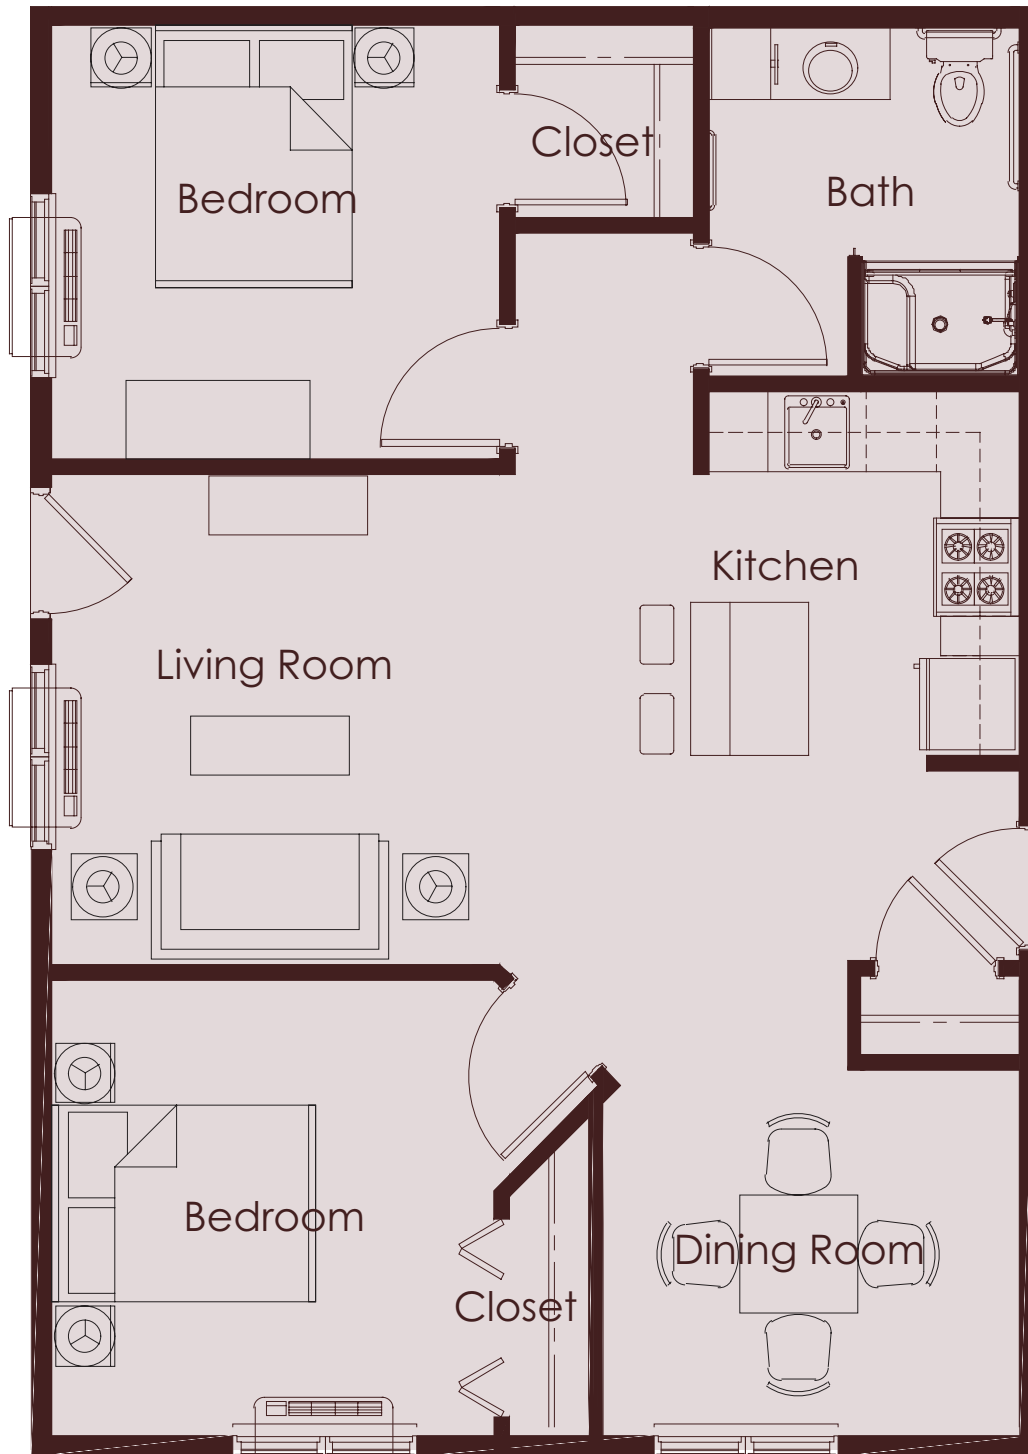

Two Bed | One Bath Deluxe

880 square feet

Furniture shown for illustration purposes only.

LEGACY PLACE

A Unique Senior Living Experience

2 Bed | 1 Bath Deluxe

Features

- Open floor plan
- Master bedroom
- Large walk-in closet
- Walk-in shower
- Utilities including cable & Internet
- Pet-friendly
- Full-size kitchen appliances
- Wall-mounted thermostats
- Private patio
- Emergency call system with remote pendant
- Housekeeping & laundry

Life at Legacy

comes with unexpected elegance

50+ spacious apartments with various floor plans to choose from. All of our apartments offer an open floor plan with a well-appointed kitchen, full-size and energy efficient appliances, large bedrooms, walk-in closets, private patios and spacious bathrooms with low profile, step-in showers. ADA apartments and features are available as needed.