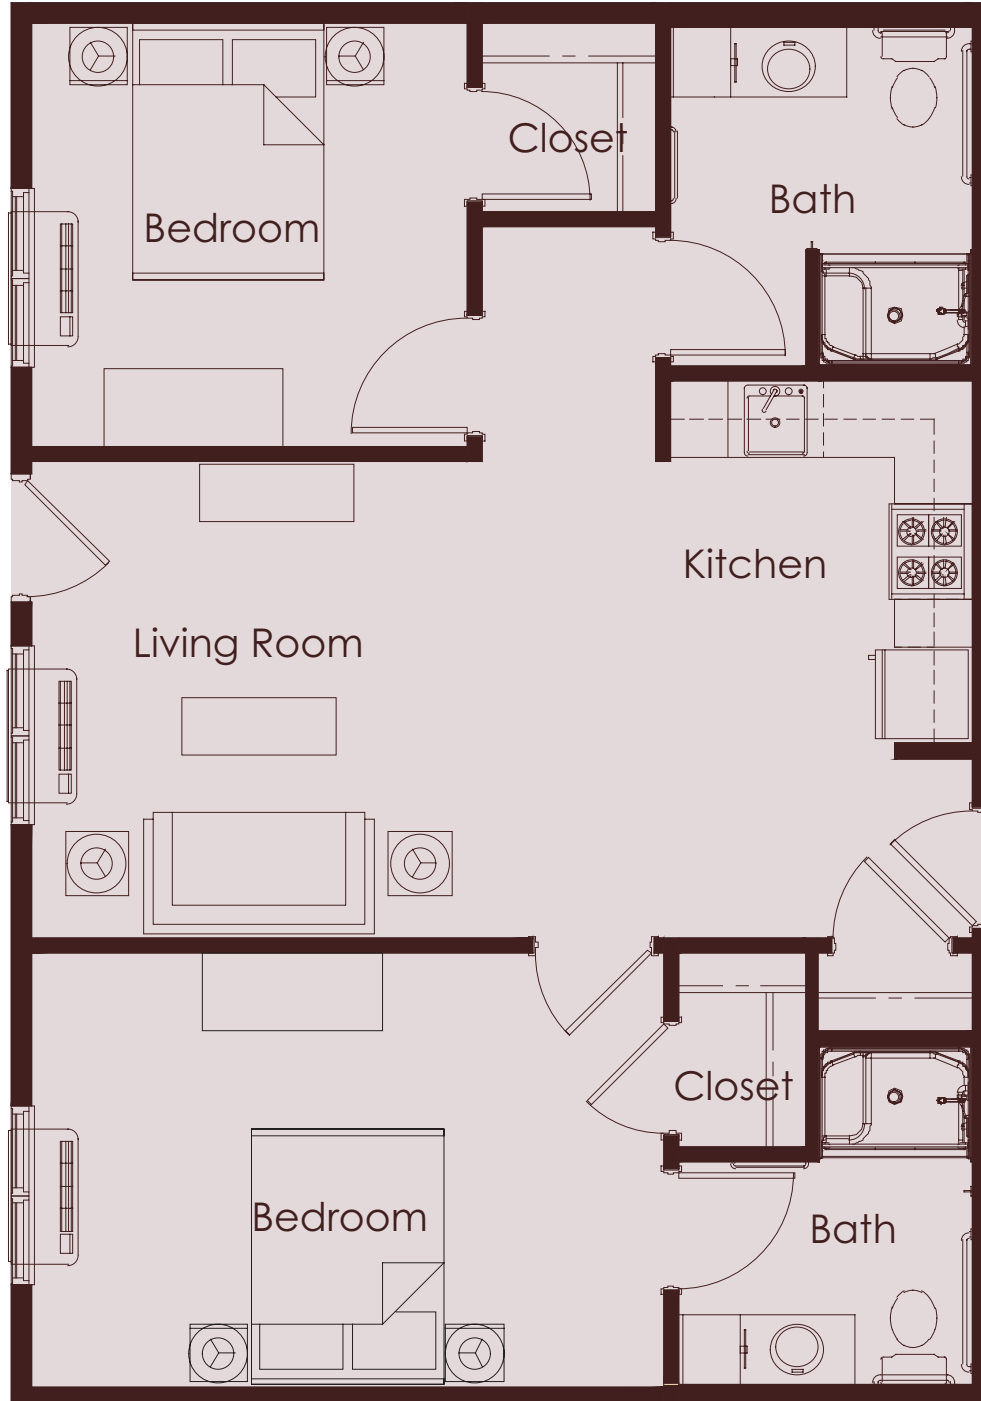

Two Bed | Two Bath

870 square feet

Furniture shown for illustration purposes only.

LEGACY PLACE

A Unique Senior Living Experience

2 Bed | 2 Bath

Features

- Open floor plan
- Master bedroom
- Large walk-in closet
- Walk-in shower
- Utilities including cable & Internet
- Pet-friendly
- Full-size kitchen appliances
- Wall-mounted thermostats
- Private patio
- Emergency call system with remote pendant
- Housekeeping & laundry

Life at Legacy

comes with unexpected elegance

50+ spacious apartments with various floor plans to choose from. All of our apartments offer an open floor plan with a well-appointed kitchen, full-size and energy efficient appliances, large bedrooms, walk-in closets, private patios and spacious bathrooms with low profile, step-in showers. ADA apartments and features are available as needed.