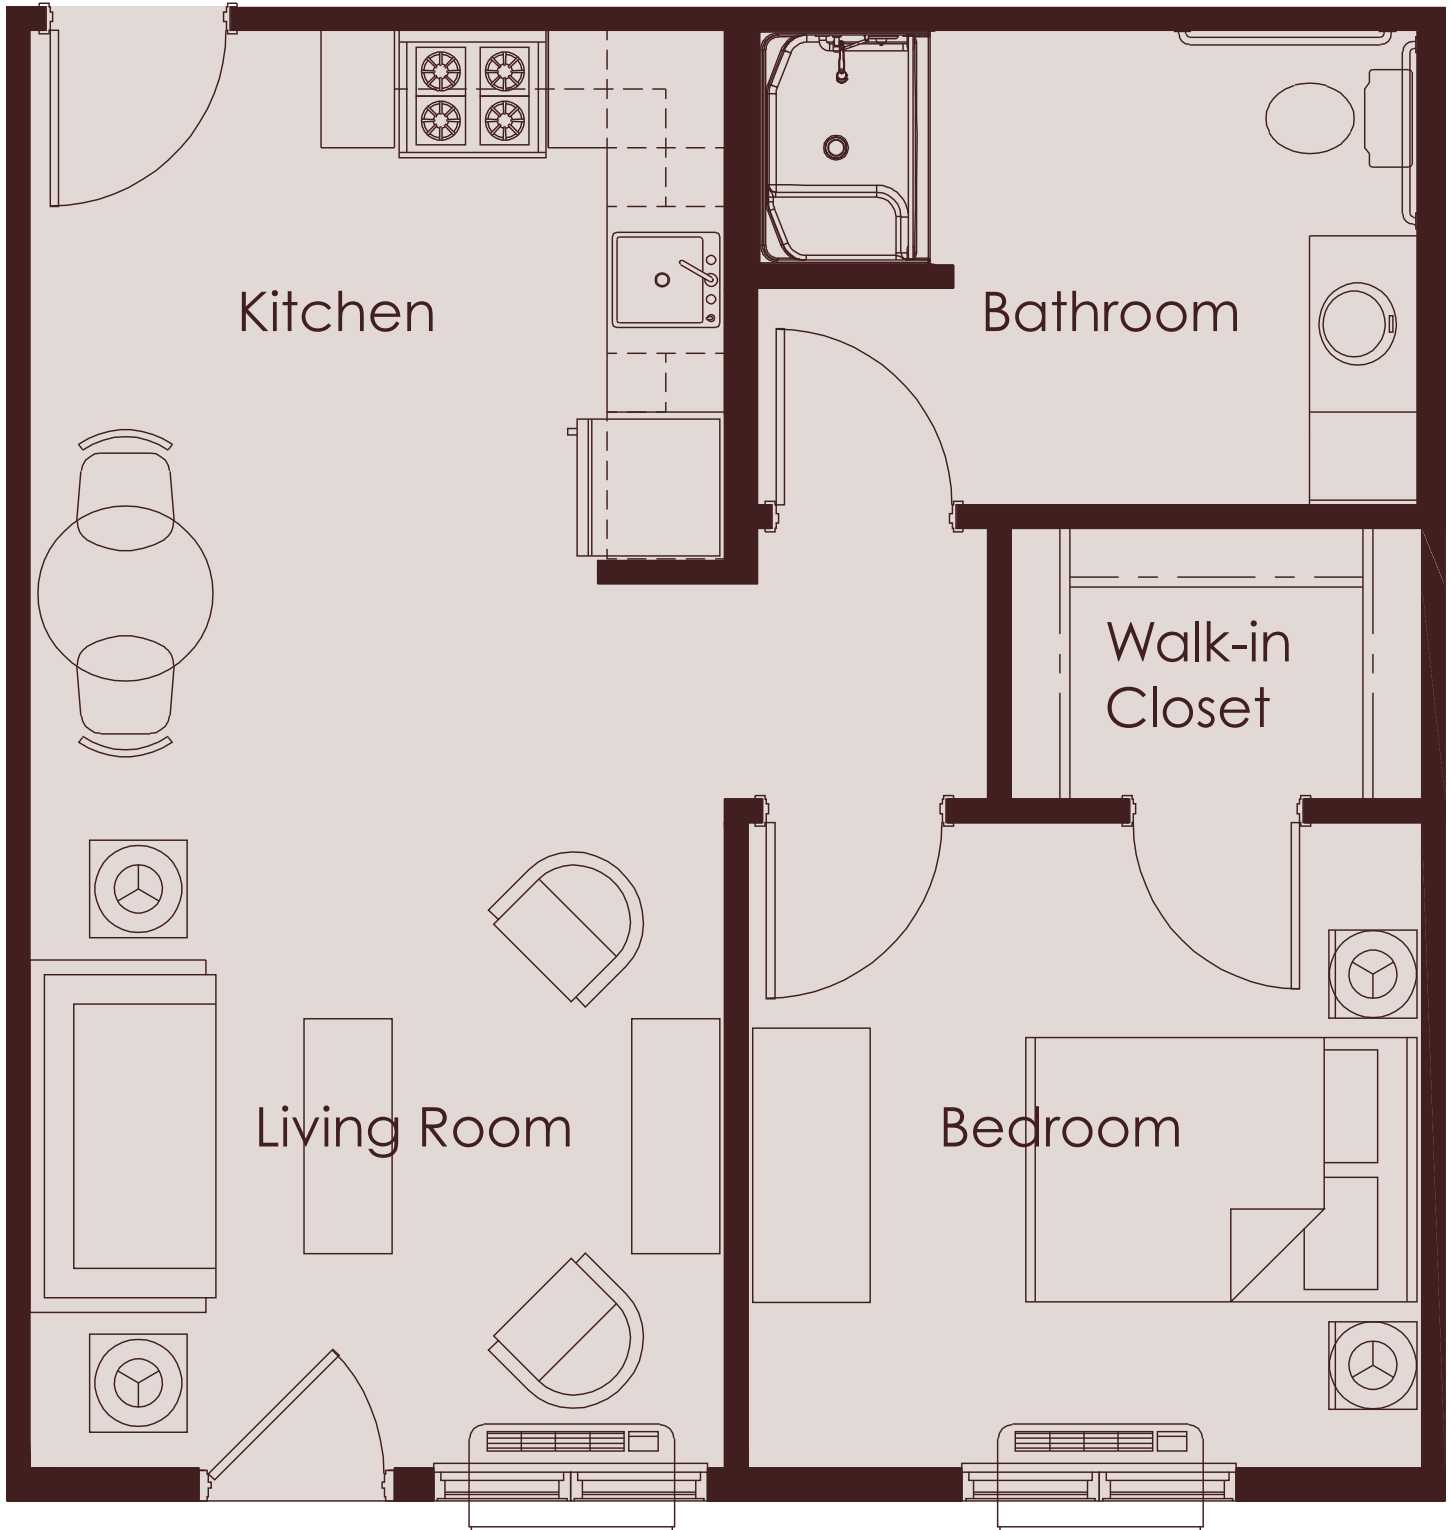

One Bed | One Bath

580 square feet

Furniture shown for illustration purposes only.

LEGACY PLACE

A Unique Senior Living Experience

1 Bed | 1 Bath

Features

- Open floor plan
- Master bedroom
- Large walk-in closet
- Walk-in shower
- Utilities including cable & Internet
- Pet-friendly
- Full-size kitchen appliances
- Wall-mounted thermostats
- Private patio
- Emergency call system with remote pendant
- Housekeeping & laundry

Life at Legacy

comes with unexpected elegance

50+ spacious apartments with various floor plans to choose from. All of our apartments offer an open floor plan with a well-appointed kitchen, full-size and energy efficient appliances, large bedrooms, walk-in closets, private patios and spacious bathrooms with low profile, step-in showers. ADA apartments and features are available as needed.